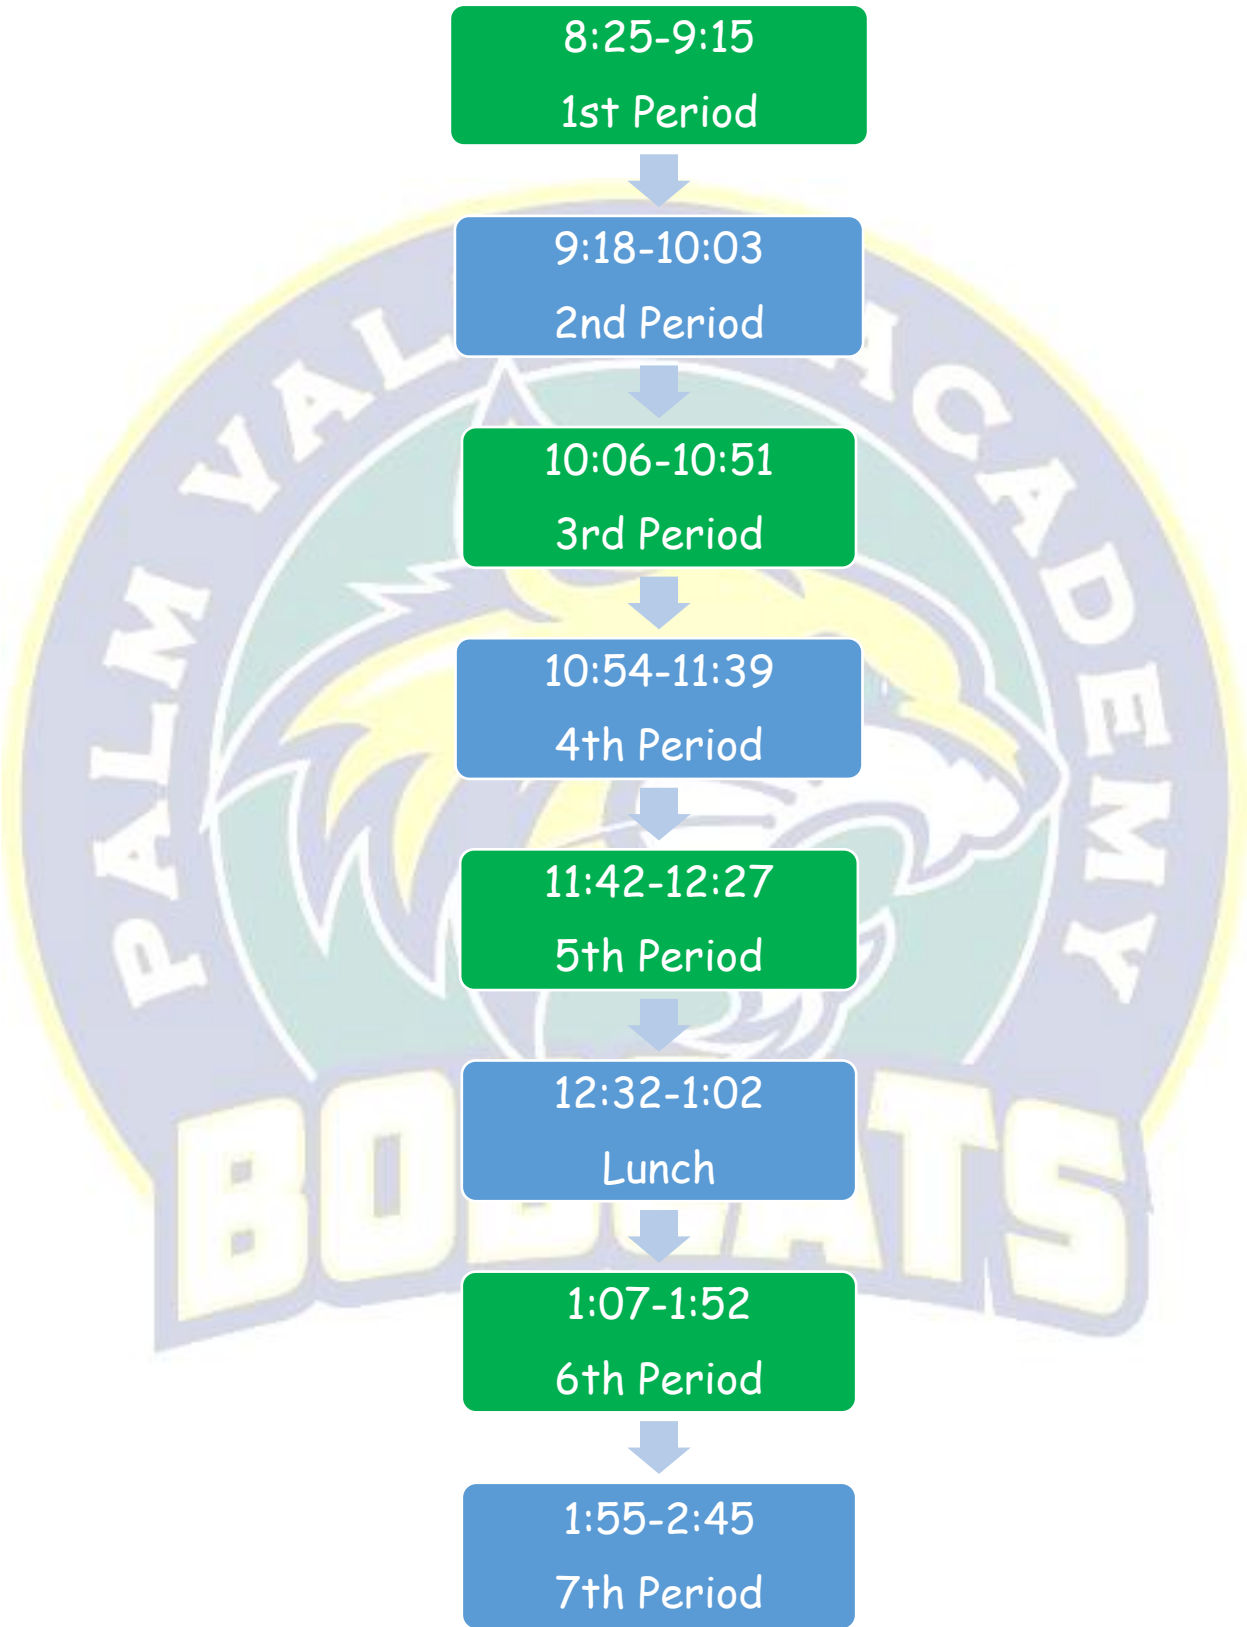

Palm Valley Academy Middle Grades Bell Schedule

Monday, Tuesday, Thursday & Friday

Palm Valley Academy Middle Grades Bell Schedule

Wednesday

8:25-8:32 Homeroom

8:32-9:17
P.A.W.S. TIME!!

9:20-9:50
1st Period

9:53-10:23
2nd Period

10:26-10:56
3rd Period

10:59-11:29
4th Period

11:32-12:02
5th Period

12:05-12:35
6th Period

12:40-1:10
Lunch

1:15-1:45
7th Period

Palm Valley Academy Middle Grades Bell Schedule