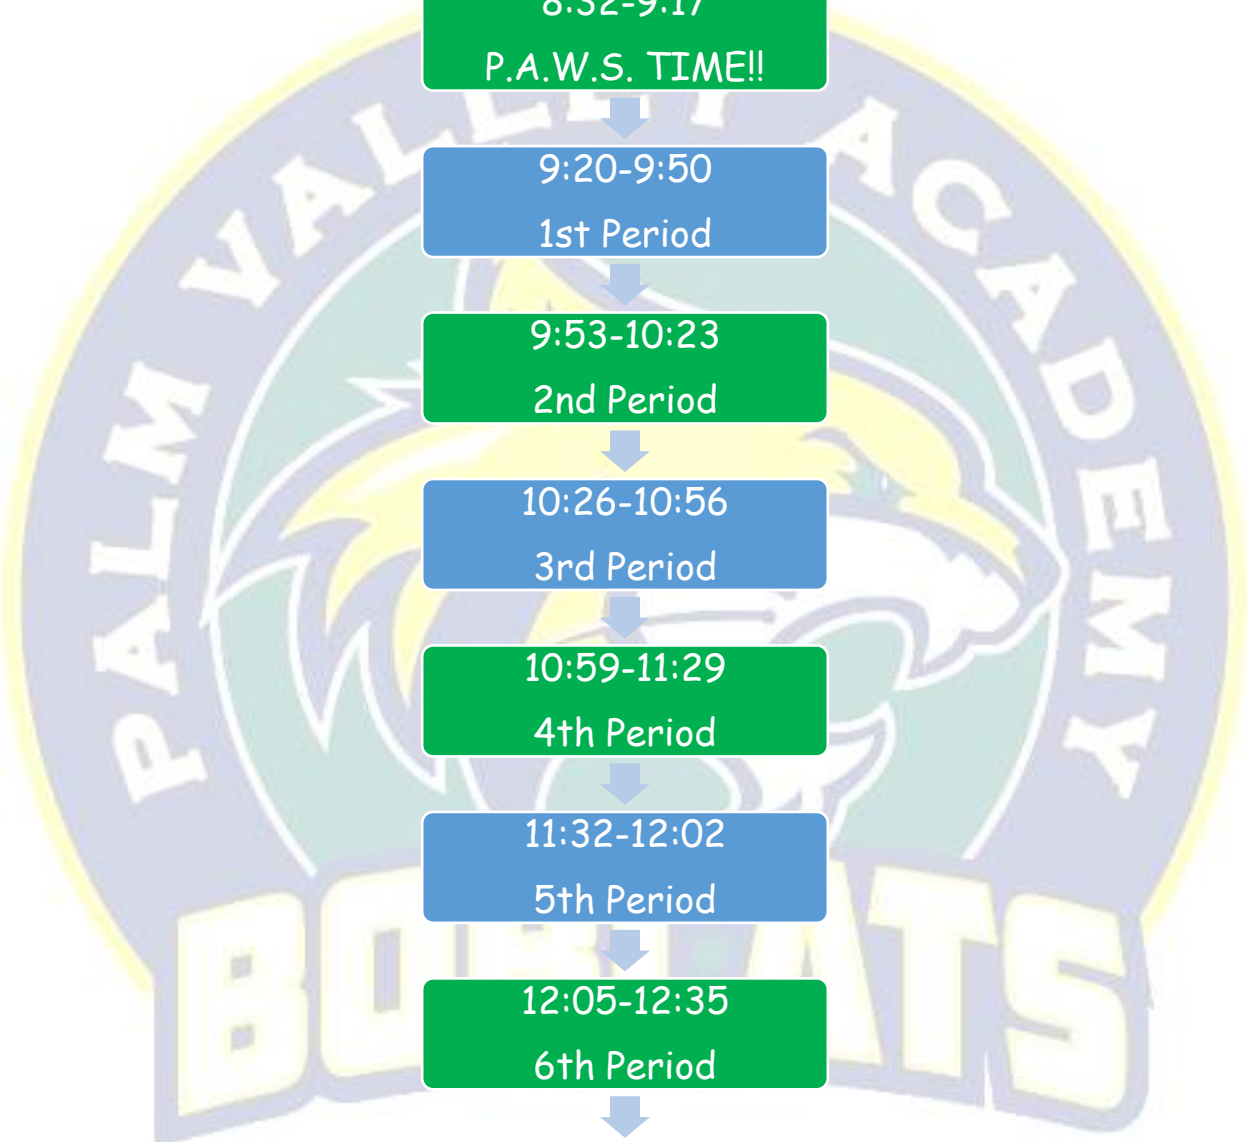

Palm Valley Academy Middle Grades Bell Schedule

Monday, Tuesday, Thursday & Friday

Palm Valley Academy Middle Grades Bell Schedule

Wednesday

8:25-8:32 Homeroom

8:32-9:17
P.A.W.S. TIME!!

9:20-9:50
1st Period

9:53-10:23
2nd Period

10:26-10:56
3rd Period

10:59-11:29
4th Period

11:32-12:02
5th Period

12:05-12:35
6th Period

12:40-1:10
Lunch

1:15-1:45
7th Period

Palm Valley Academy Middle Grades Bell Schedule