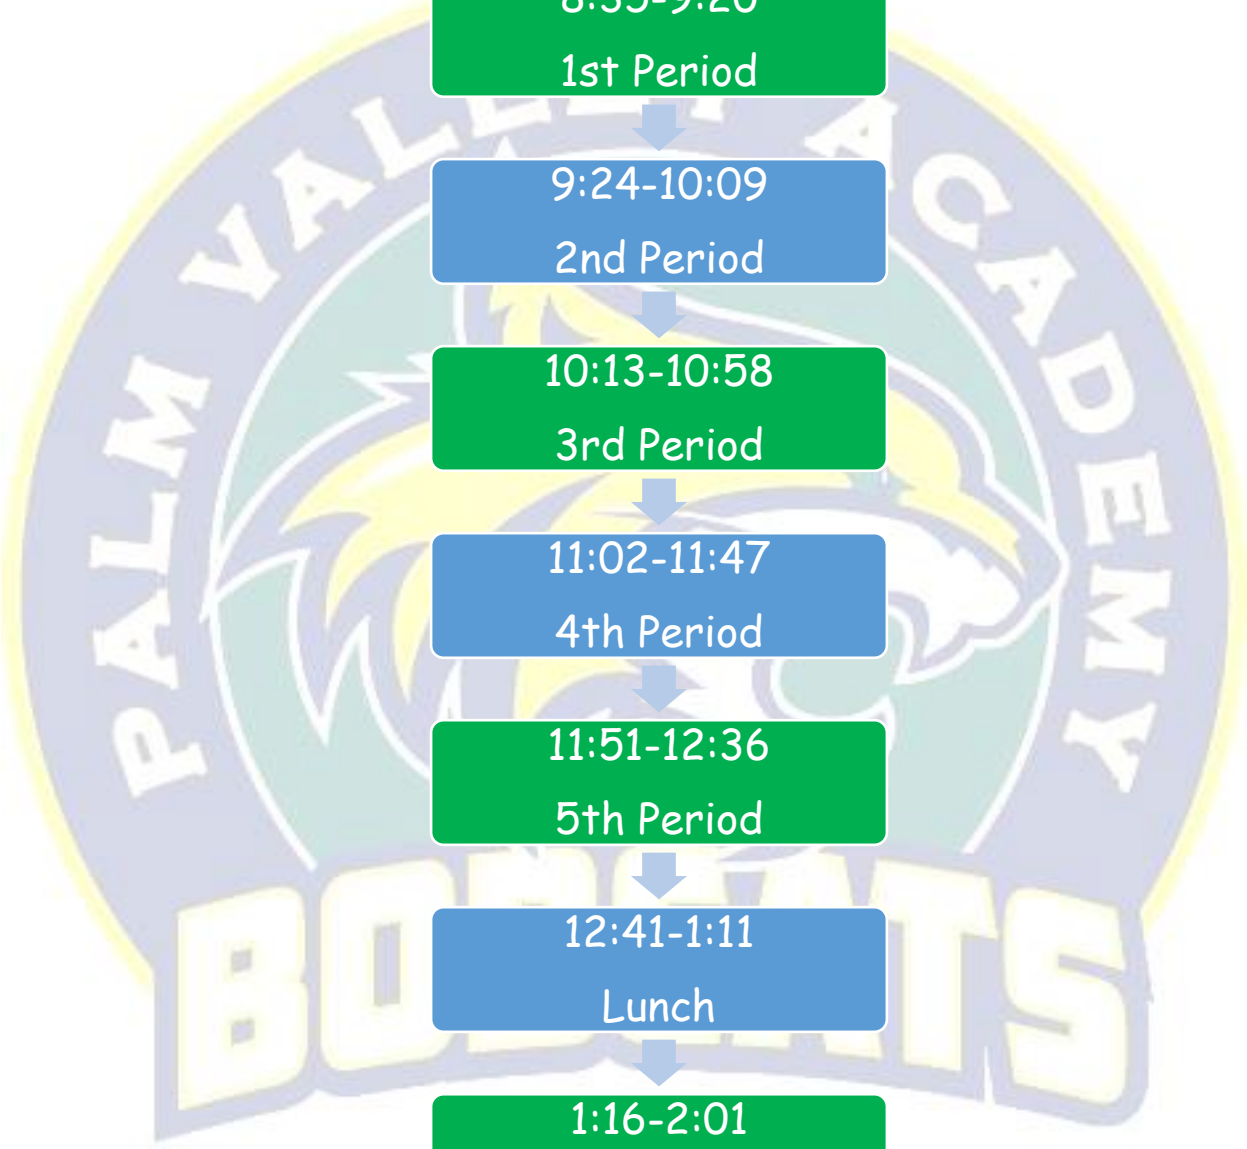

Palm Valley Academy Middle Grades Bell Schedule

Monday, Tuesday, Thursday & Friday

8:30-8:35 Homeroom

8:35-9:20
1st Period

9:24-10:09
2nd Period

10:13-10:58
3rd Period

11:02-11:47
4th Period

11:51-12:36
5th Period

12:41-1:11
Lunch

1:16-2:01
6th Period

2:05-2:50
7th Period

Palm Valley Academy Middle Grades Bell Schedule

Wednesday

8:30-8:35 Homeroom

8:39-9:16
P.A.W.S. TIME!!

9:20-9:50
1st Period