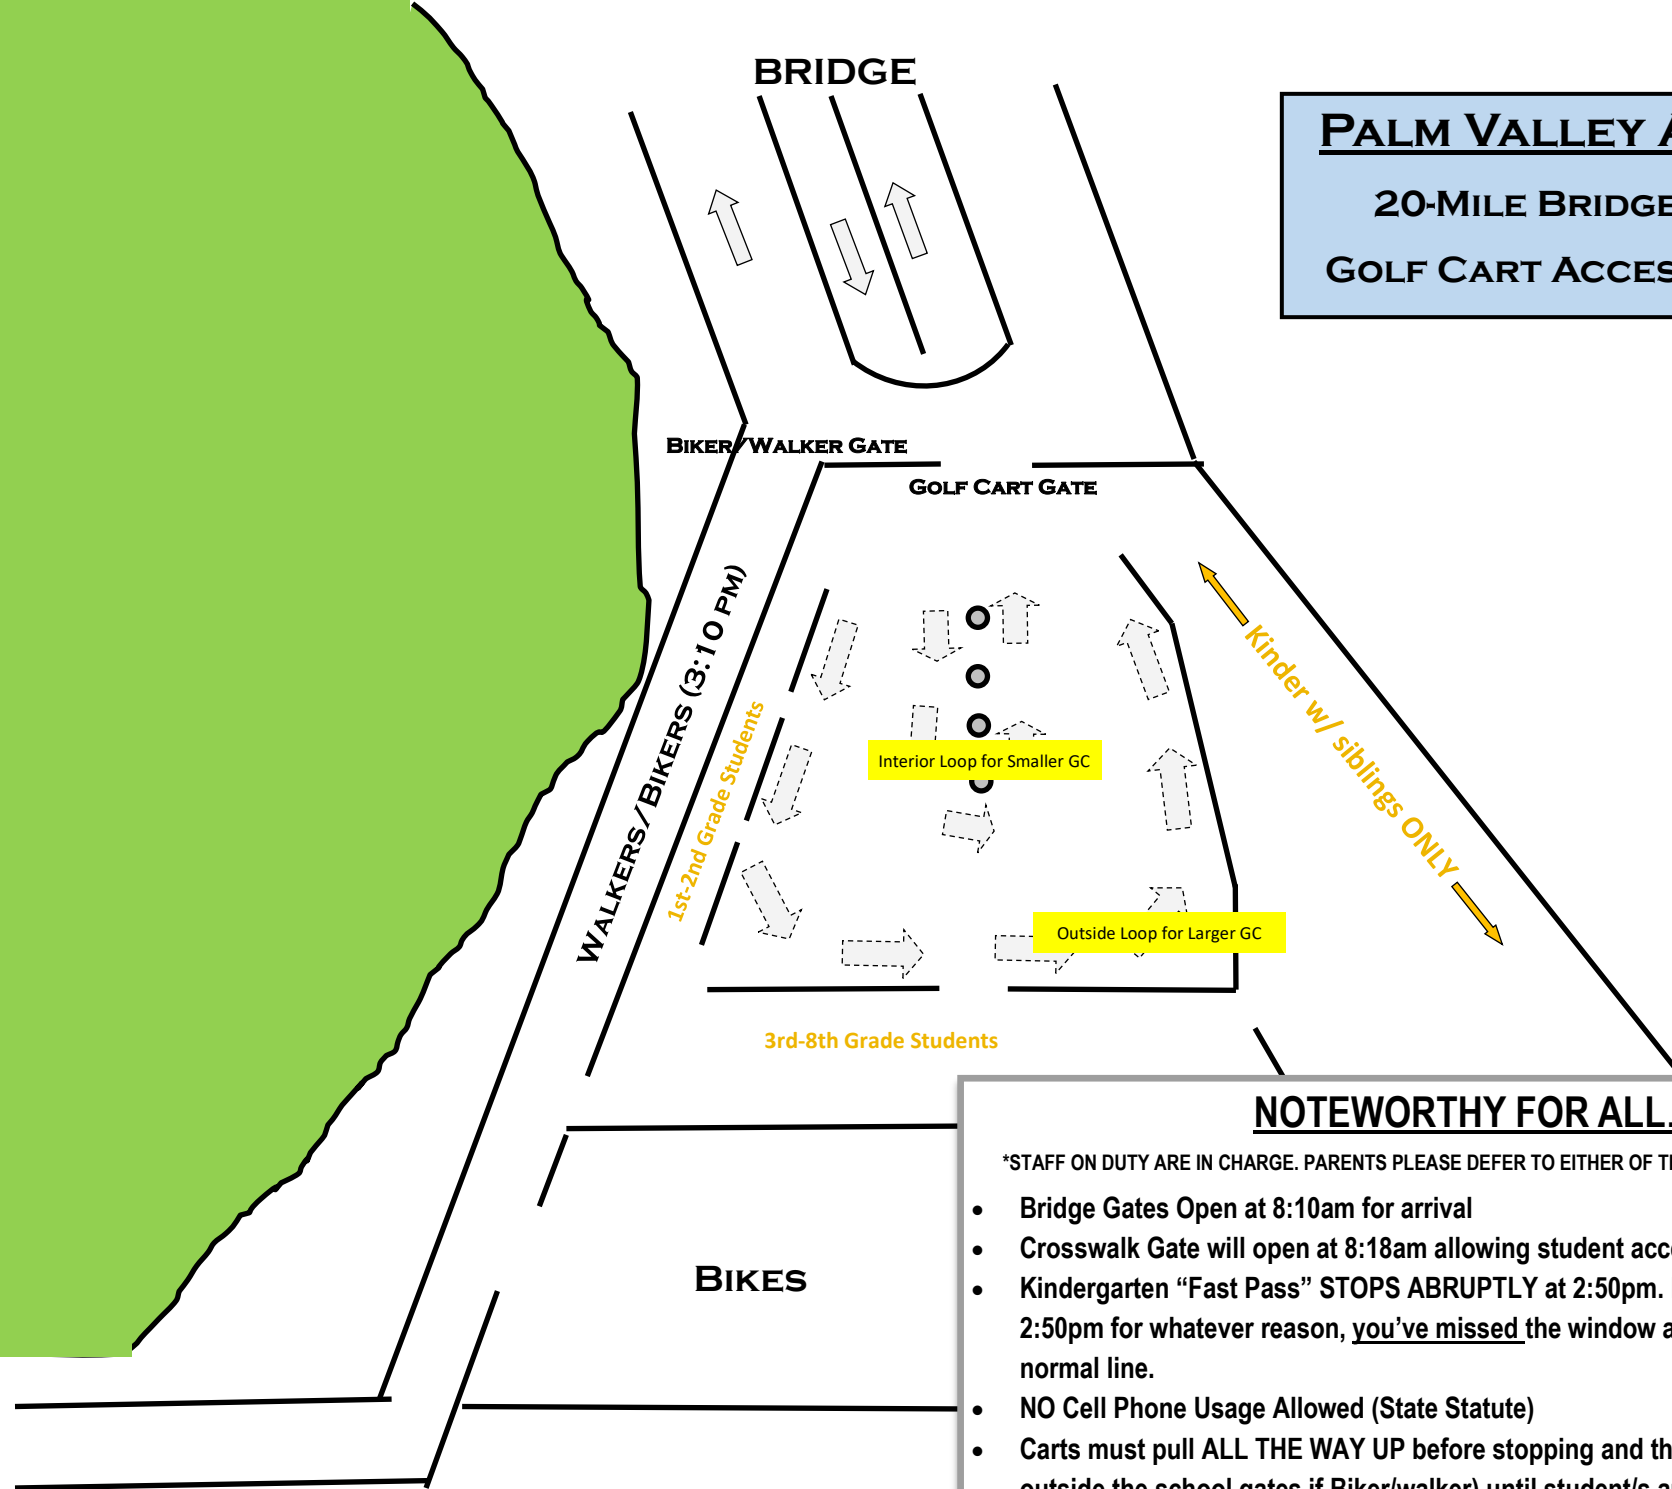

PALM VALLEY ACADEMY

20-MILE BRIDGE ACCESS GOLF CART ACCESS DIAGRAM

NOTEWORTHY FOR ALL...

STAFF ON DUTY ARE IN CHARGE. PARENTS PLEASE DEFER TO EITHER OF THEM IF ASSISTANCE IS NEEDED

- Bridge Gates Open at 8:10am for arrival
- Crosswalk Gate will open at 8:18am allowing student access to the building
- Kindergarten "Fast Pass" STOPS ABRUPTLY at 2:50pm. If you're not at the gate by 2:50pm for whatever reason, you've missed the window and must get back in the normal line.
- NO Cell Phone Usage Allowed (State Statute)
- Carts must pull ALL THE WAY UP before stopping and then remain in your carts (or outside the school gates if Biker/walker) until student/s are brought to you.
- NO PARKING allowed unless a pre-scheduled conference has been arranged